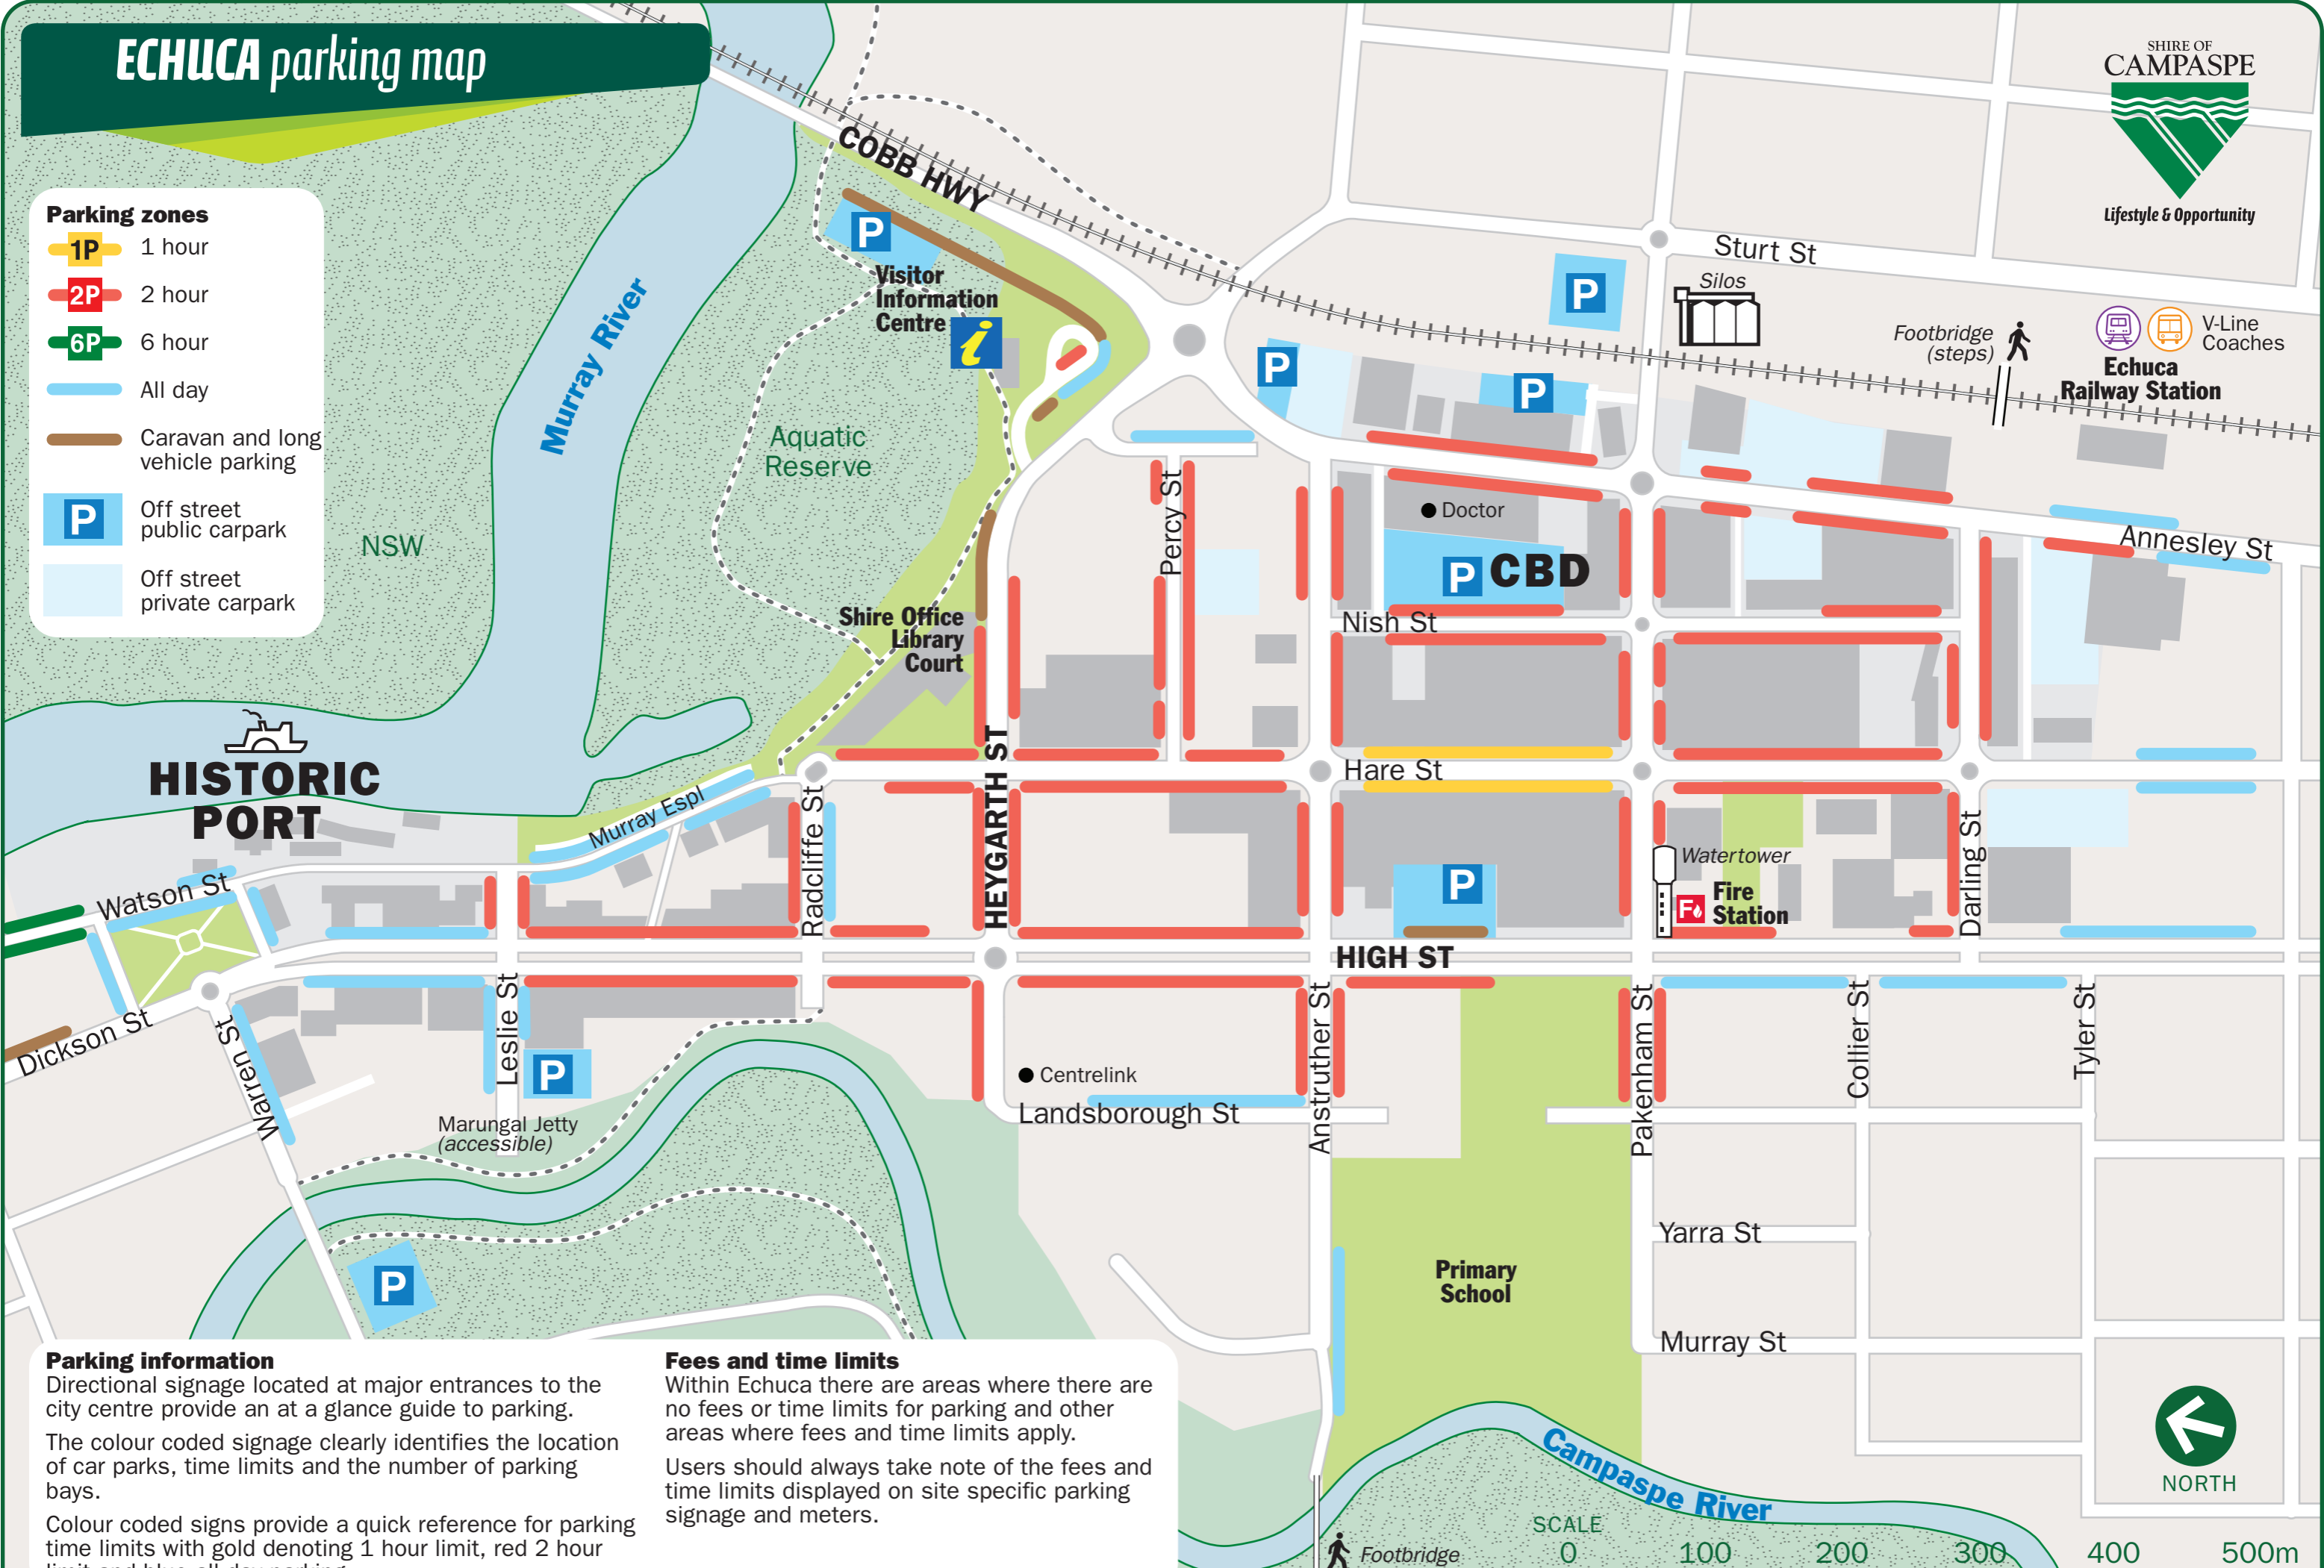

# ECHUCA parking map

## Parking zones

- 1P 1 hour
- 2P 2 hour
- 6P 6 hour
- All day
- Caravan and long vehicle parking
- P Off street public carpark
- Off street private carpark

## Parking information

Directional signage located at major entrances to the city centre provide an at a glance guide to parking. The colour coded signage clearly identifies the location of car parks, time limits and the number of parking bays. Colour coded signs provide a quick reference for parking time limits with gold denoting 1 hour limit, red 2 hour limit and blue all day parking.

## Fees and time limits

Within Echuca there are areas where there are no fees or time limits for parking and other areas where fees and time limits apply. Users should always take note of the fees and time limits displayed on site specific parking signage and meters.