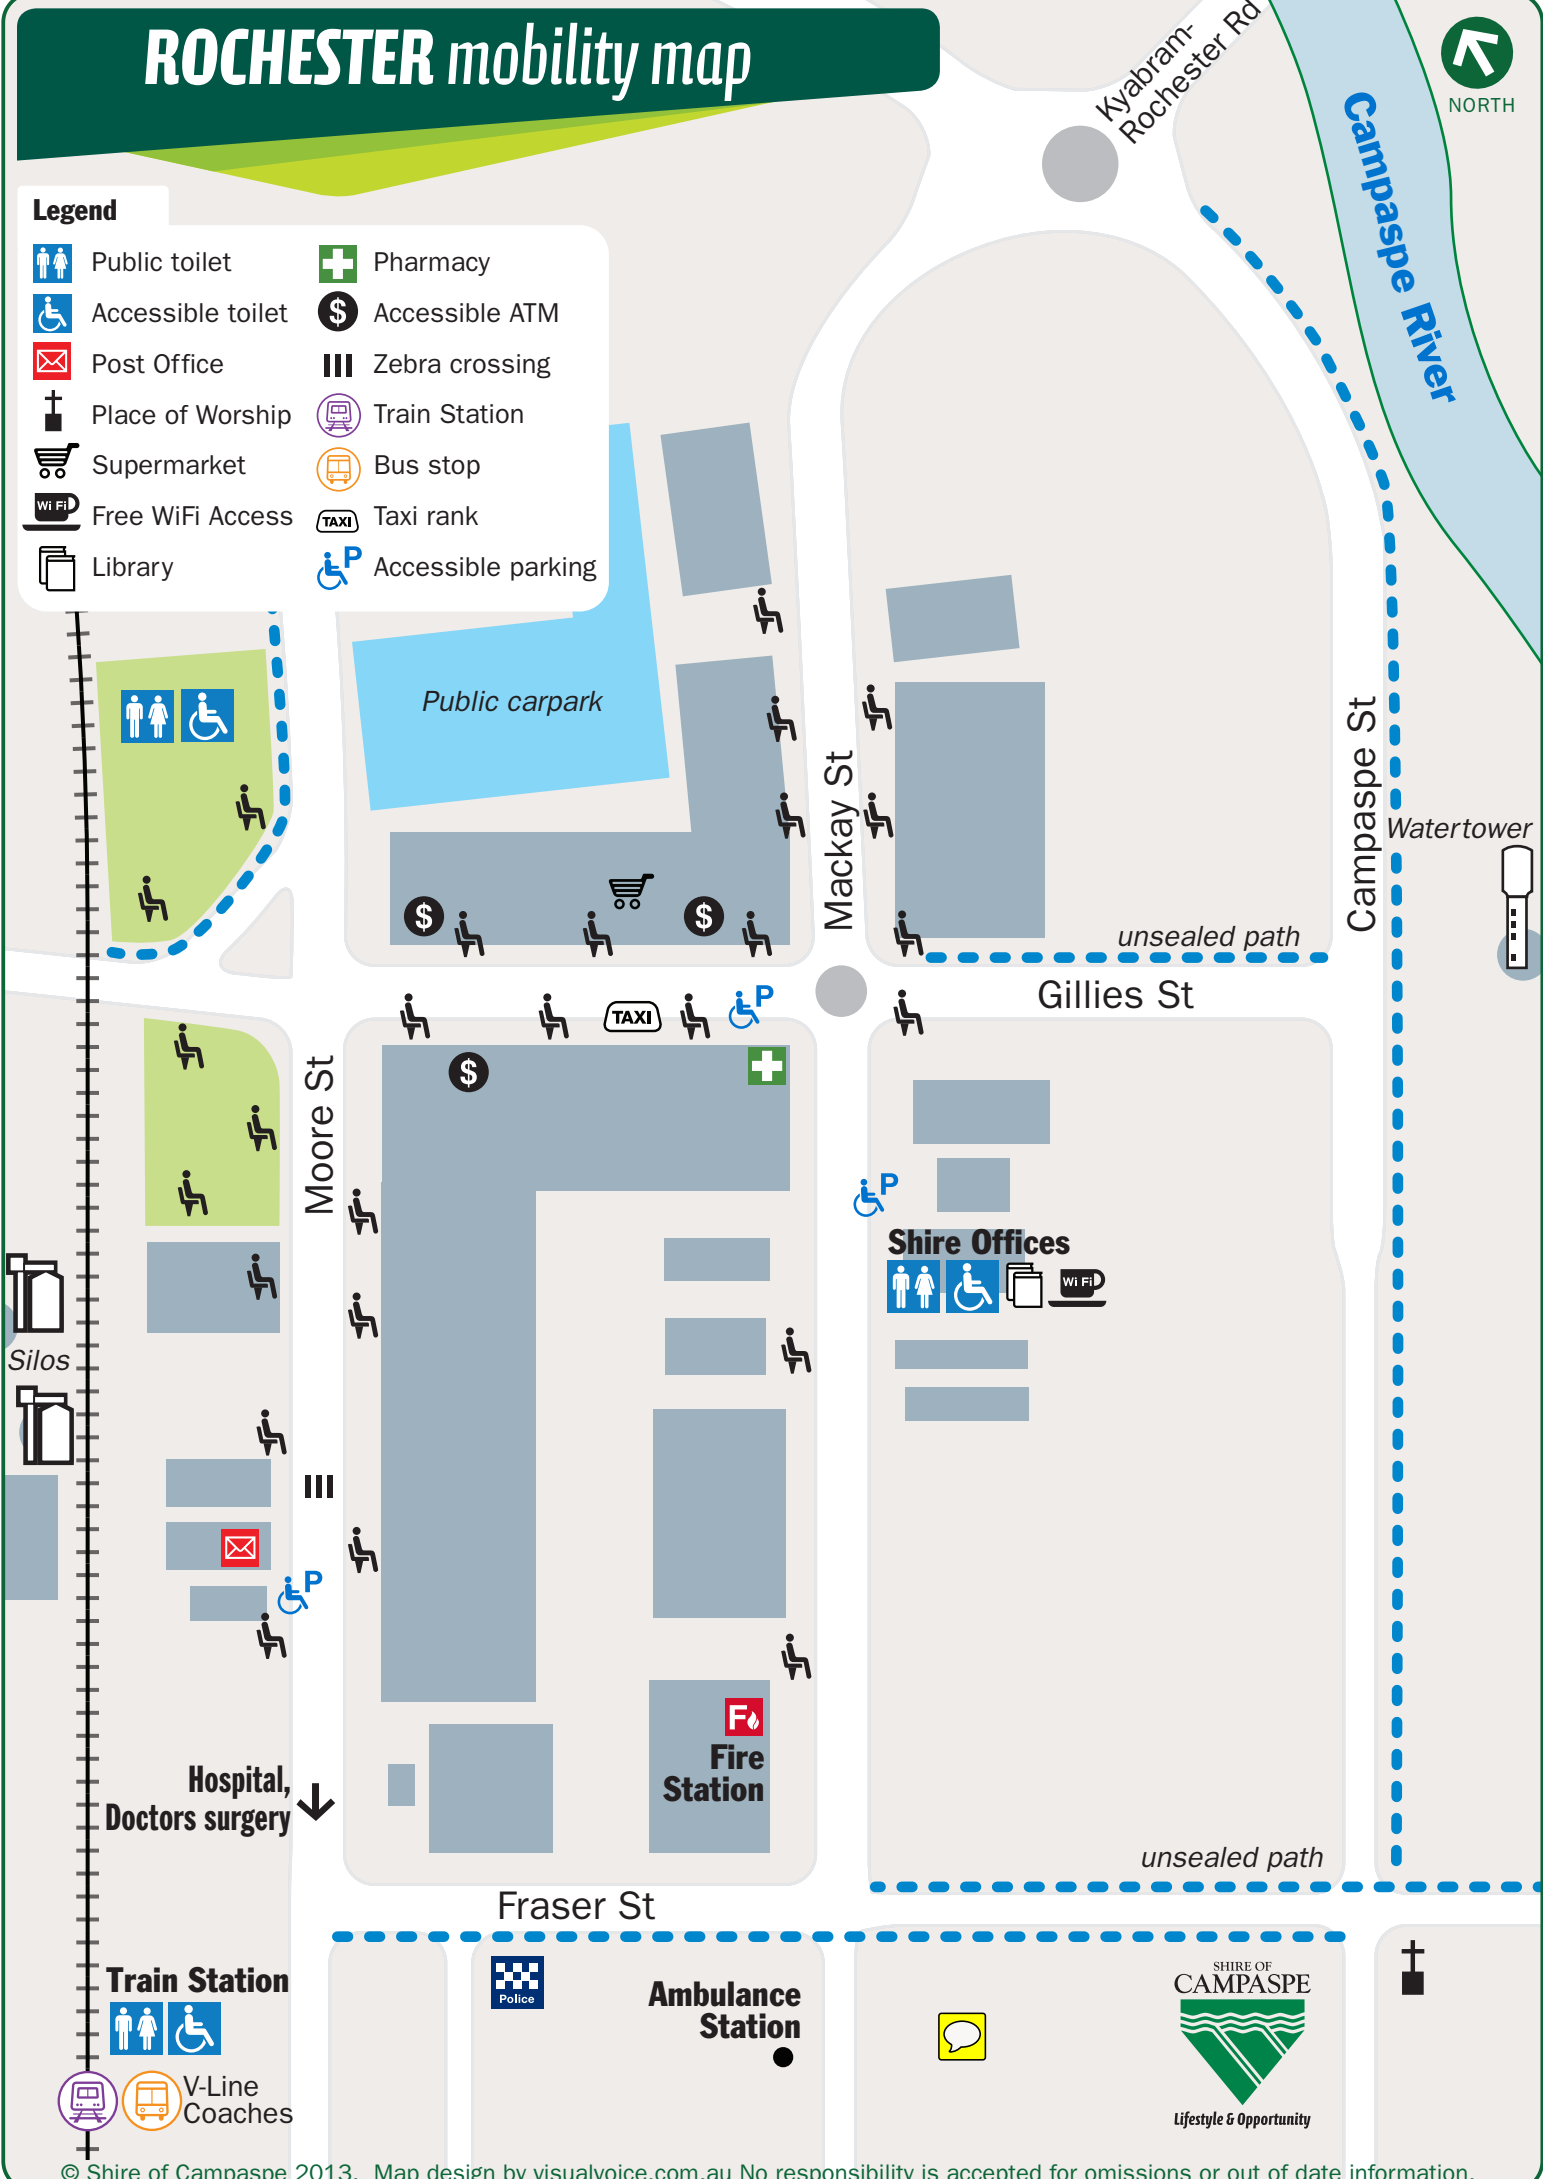

ROCHESTER mobility map

Legend

- | | | | |
|--|-------------------|--|--------------------|
| | Public toilet | | Pharmacy |
| | Accessible toilet | | Accessible ATM |
| | Post Office | | Zebra crossing |
| | Place of Worship | | Train Station |
| | Supermarket | | Bus stop |
| | Free WiFi Access | | Taxi rank |
| | Library | | Accessible parking |

Train Station

V-Line Coaches

Ambulance Station

SHIRE OF CAMPASPE

Lifestyle & Opportunity