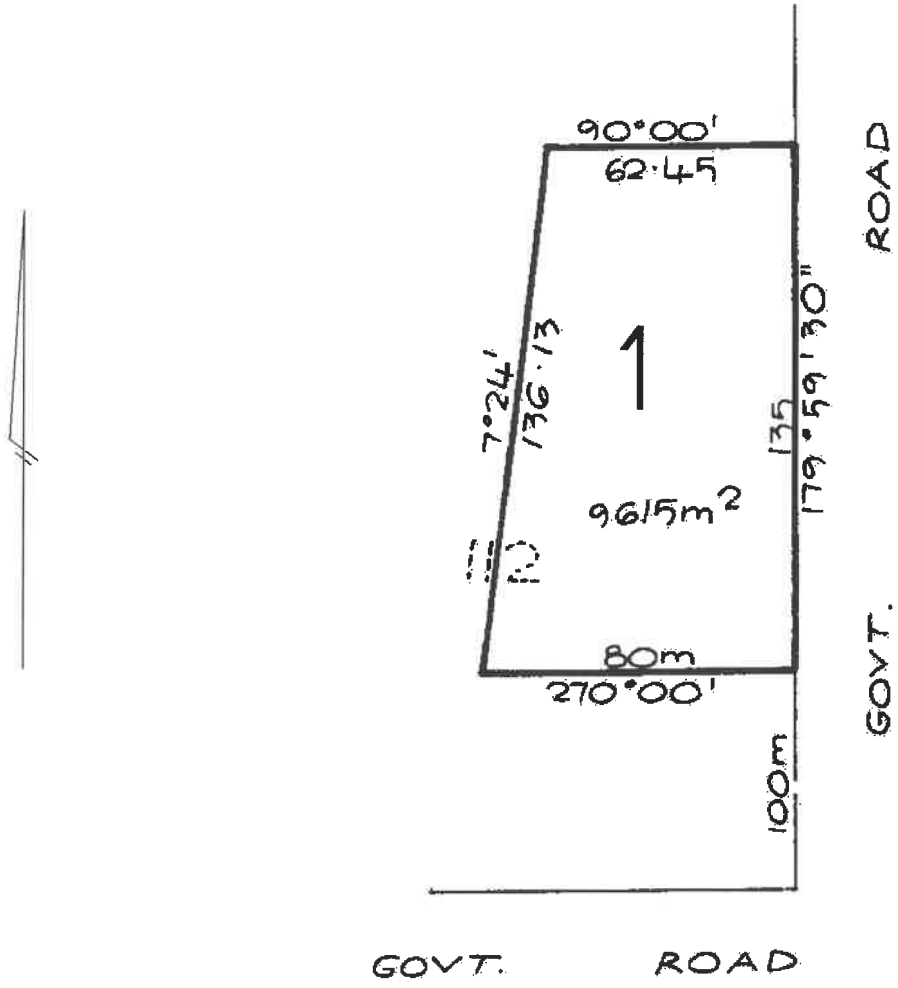

TITLE PLAN	EDITION 1	TP 119554E
------------	-----------	------------

Location of Land Parish: BAMAWM Township: Section: Crown Allotment: 112(PT) Crown Portion: Last Plan Reference: Derived From: VOL 9857 FOL 954 Depth Limitation: NIL	Notations ANY REFERENCE TO MAP IN THE TEXT MEANS THE DIAGRAM SHOWN ON THIS TITLE PLAN
---	---

Description of Land / Easement Information	THIS PLAN HAS BEEN PREPARED FOR THE LAND REGISTRY, LAND VICTORIA, FOR TITLE DIAGRAM PURPOSES AS PART OF THE LAND TITLES AUTOMATION PROJECT COMPILED: 24/08/1999 VERIFIED: C.P.
--	--

TABLE OF PARCEL IDENTIFIERS
WARNING: Where multiple parcels are referred to or shown on this Title Plan this does not imply separately disposable parcels under Section 8A of the Sale of Land Act 1962
PARCEL 1 = CA 112 (PT)