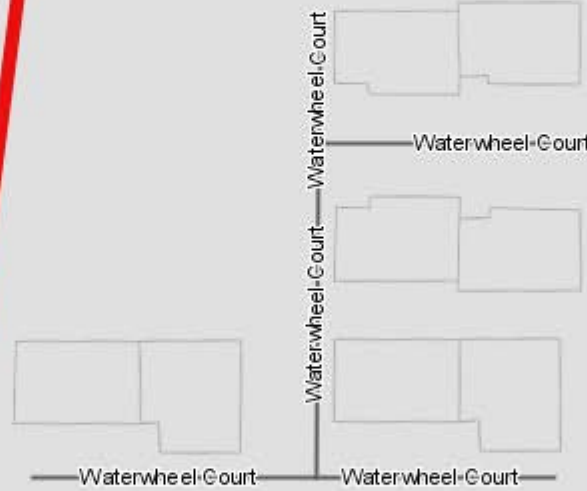

TITLE PLAN	EDITION 1	TP 119554E
------------	-----------	------------

Location of Land Parish: BAMAWM Township: Section: Crown Allotment: 112(PT) Crown Portion: Last Plan Reference: Derived From: VOL 9857 FOL 954 Depth Limitation: NIL	Notations ANY REFERENCE TO MAP IN THE TEXT MEANS THE DIAGRAM SHOWN ON THIS TITLE PLAN
---	---

King-Street

Hopetoun-Street

Hopetoun-Street

Mccoll-Street

Hopetoun-Street

2E

1TP116554 2471

4A~1PP5471
4B~1PP5471