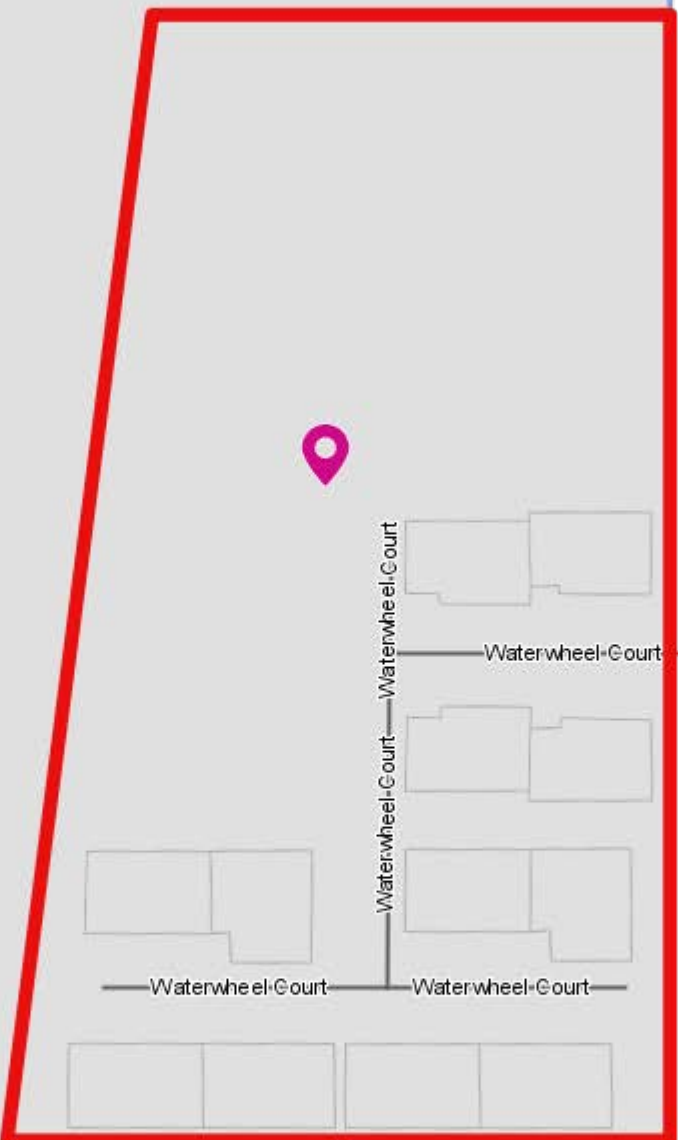

TITLE PLAN	EDITION 1	TP 119554E
------------	-----------	------------

Location of Land Parish: BAMAWM Township: Section: Crown Allotment: 112(PT) Crown Portion: Last Plan Reference: Derived From: VOL 9857 FOL 954 Depth Limitation: NIL	Notations ANY REFERENCE TO MAP IN THE TEXT MEANS THE DIAGRAM SHOWN ON THIS TITLE PLAN
---	---

TABLE OF PARCEL IDENTIFIERS
WARNING: Where multiple parcels are referred to or shown on this Title Plan this does not imply separately disposable parcels under Section 8A of the Sale of Land Act 1962
PARCEL 1 = CA 112 (PT)

King-Street

Hopetoun-Street

Hopetoun-Street

Mccoll-Street

Hopetoun-Street

2E

1TP116554 2471

4A~1PP5471
4B~1PP5471